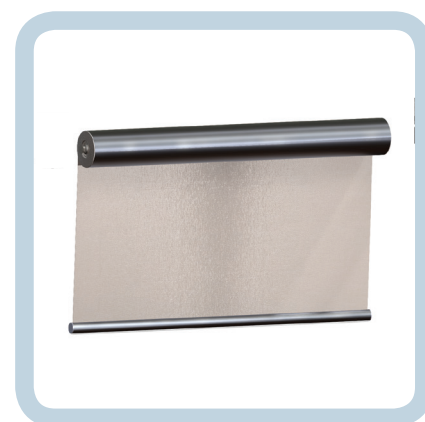

You're home free

Qfree Manual Shades give your window treatments the elegant, aesthetically pleasing appearance that is the hallmark of QMotion shades, including the same small, uniform 1/2" light gap. They can coordinate beautifully with your automated shades, and both small and large sizes can use the same system. Incredibly quiet and surprisingly affordable, Qfree Manual Shades are an excellent and stylistic solution wherever child safety might be a concern.

- Integrated braking system.
- Fully compatible with QMotion automated shades, fascias and brackets.
- Available on shades as large as 96" x 96" and as narrow as 14" wide.
- Same small, uniform 1/2" light gap as automated QMotion shades for the most uniform light filtering or blocking.

Qfree Manual Shades offer chainless operation with affordable elegance and child safety at your finger tips.

Won't roll over the top.
Safe by Design - No cords or chains.

Qmotion[®]
advanced shading systems