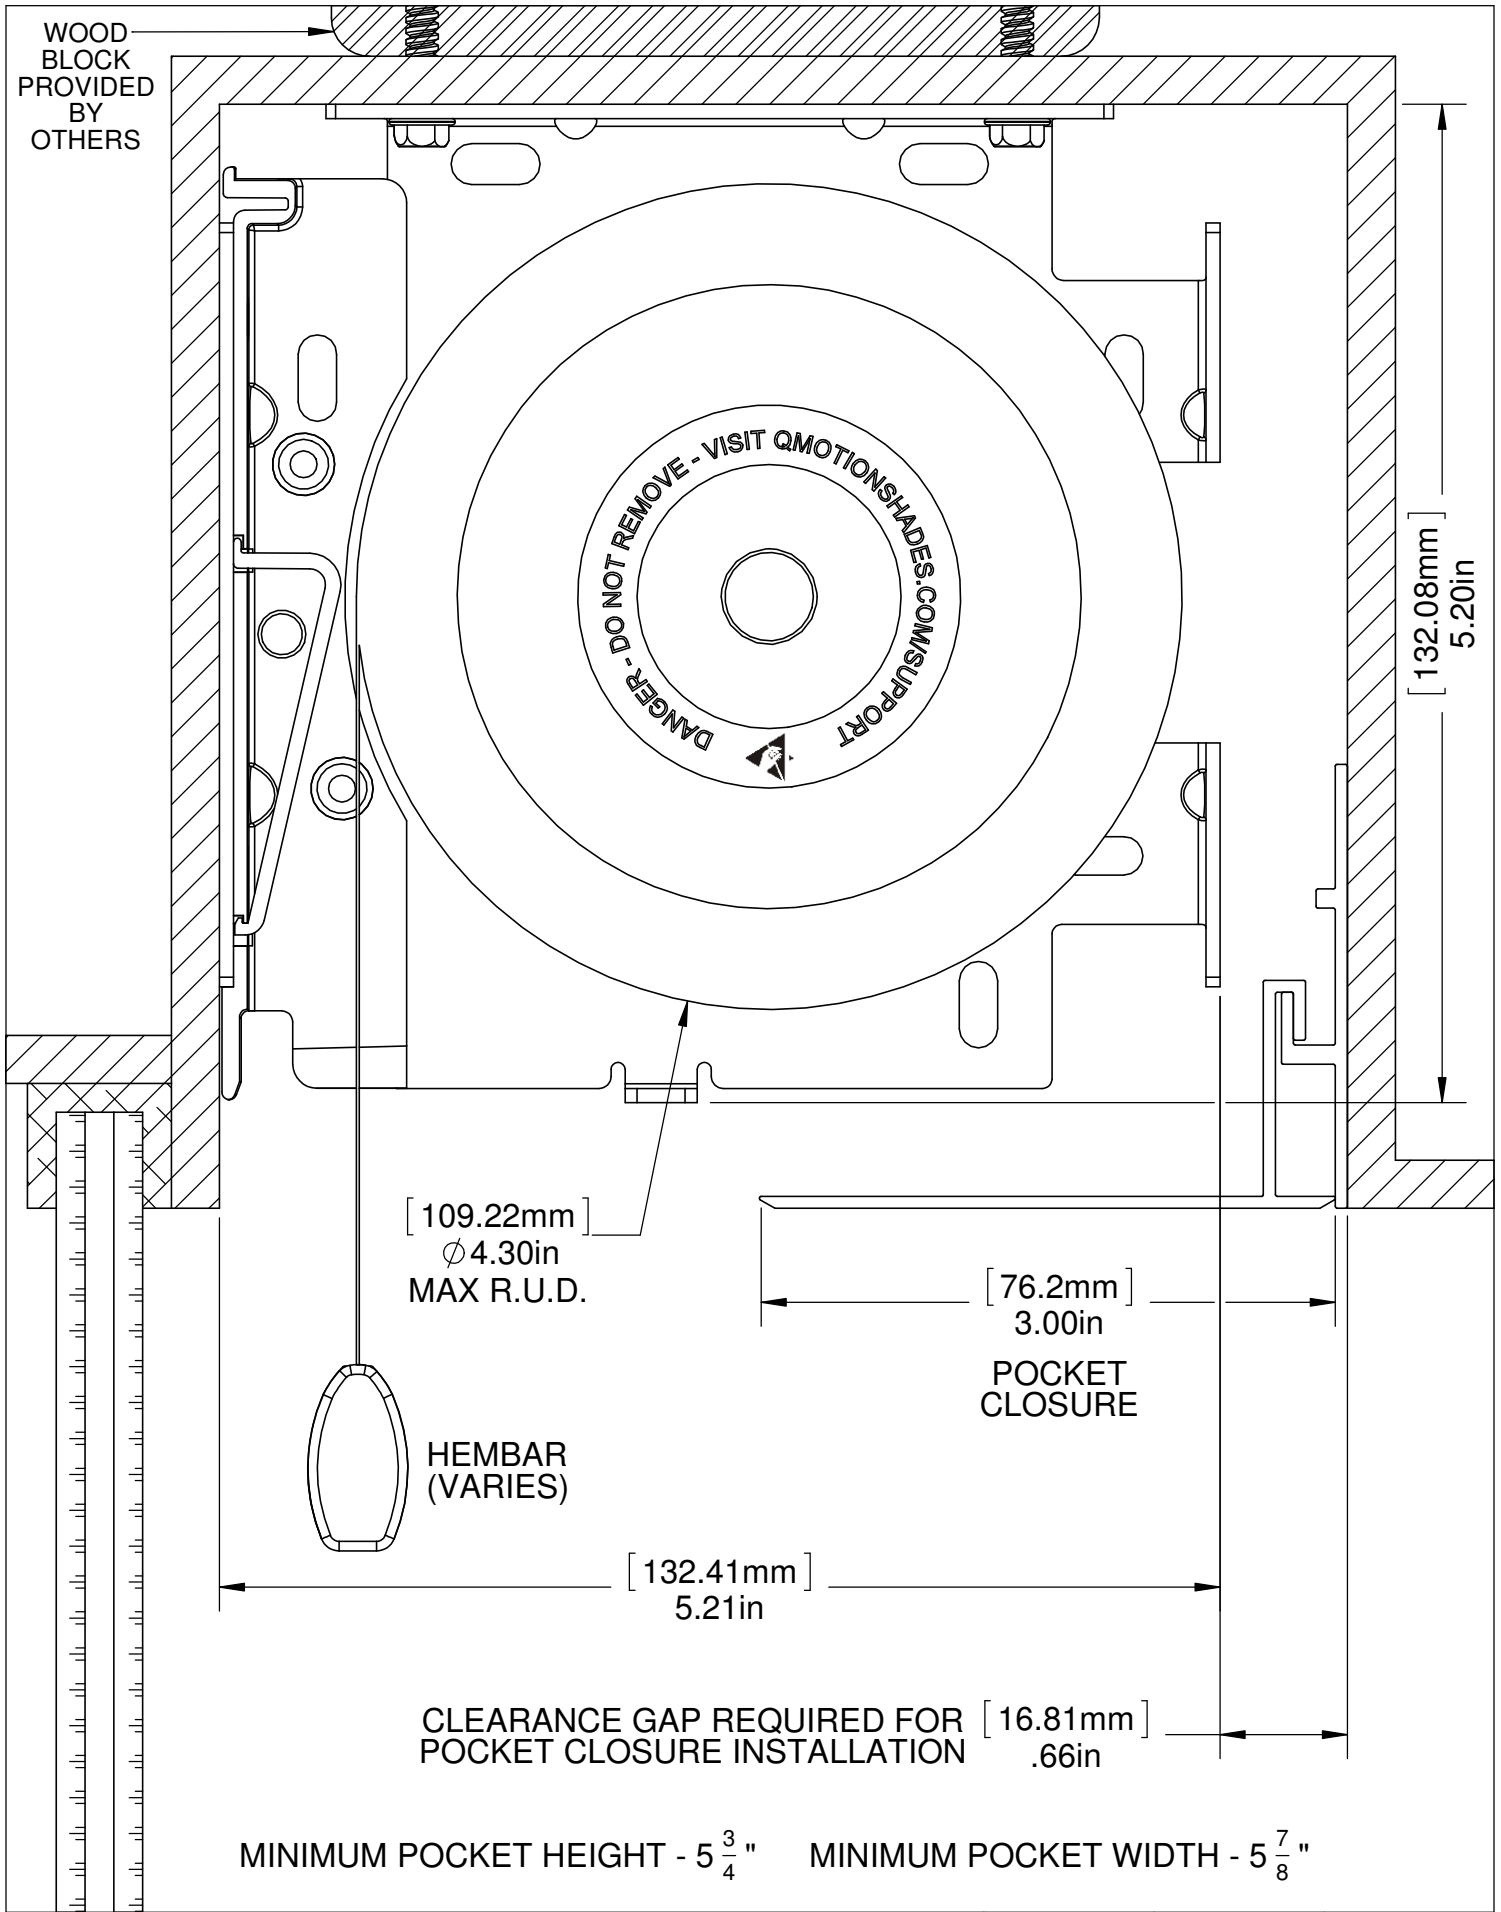

WOOD
BLOCK
PROVIDED
BY
OTHERS

DANGER - DO NOT REMOVE - VISIT QMOTIONSHADES.COM/SUPPORT

[132.08mm]
5.20in

[109.22mm]
Ø 4.30in
MAX R.U.D.

[76.2mm]
3.00in
POCKET
CLOSURE

HEMBAR
(VARIES)

[132.41mm]
5.21in

CLEARANCE GAP REQUIRED FOR
POCKET CLOSURE INSTALLATION [16.81mm]
.66in

MINIMUM POCKET HEIGHT - 5 ³/₄ " MINIMUM POCKET WIDTH - 5 ⁷/₈ "